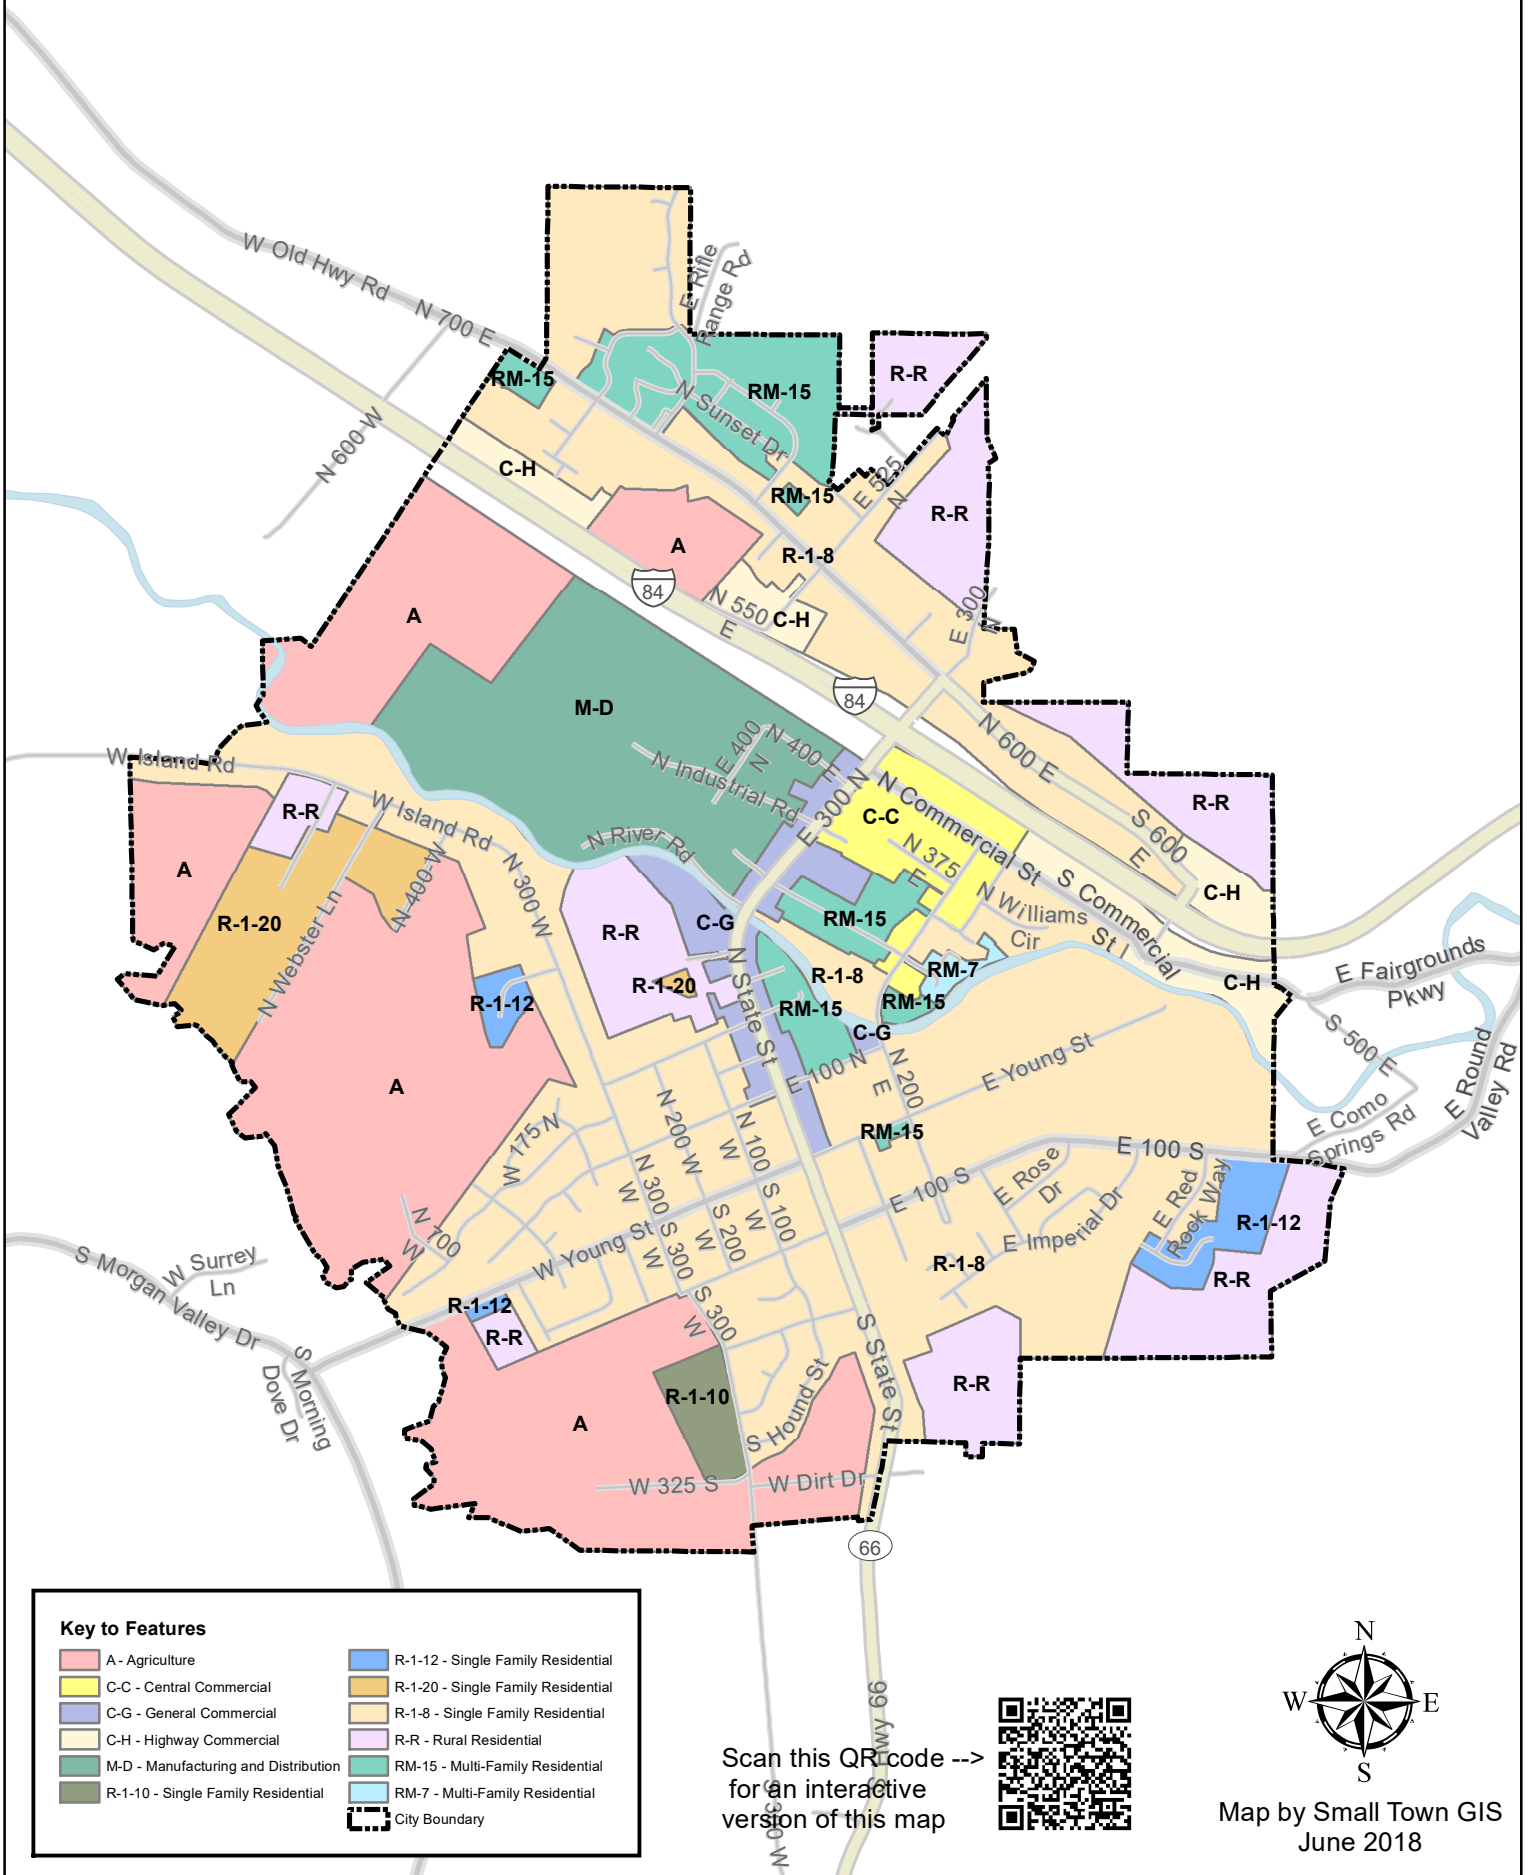

Morgan City Zoning

Key to Features

A - Agriculture	R-1-12 - Single Family Residential
C-C - Central Commercial	R-1-20 - Single Family Residential
C-G - General Commercial	R-1-8 - Single Family Residential
C-H - Highway Commercial	R-R - Rural Residential
M-D - Manufacturing and Distribution	RM-15 - Multi-Family Residential
R-1-10 - Single Family Residential	RM-7 - Multi-Family Residential
	City Boundary

Scan this QR code -->
for an interactive
version of this map

Map by Small Town GIS
June 2018